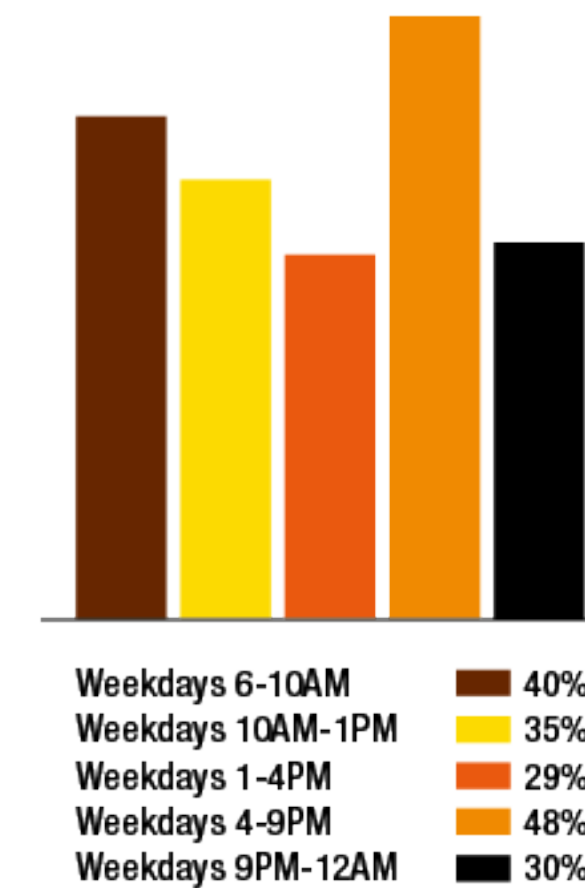

*LISTENERSHIP BREAKDOWN