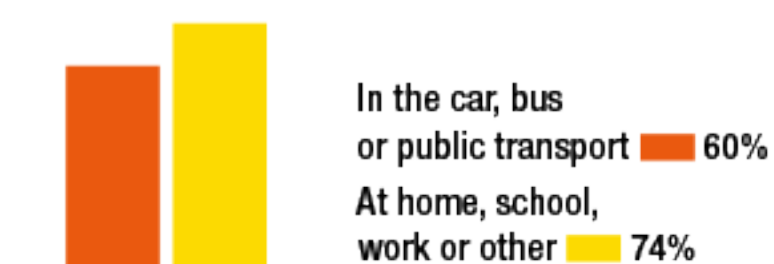

*PLACE OF LISTENING