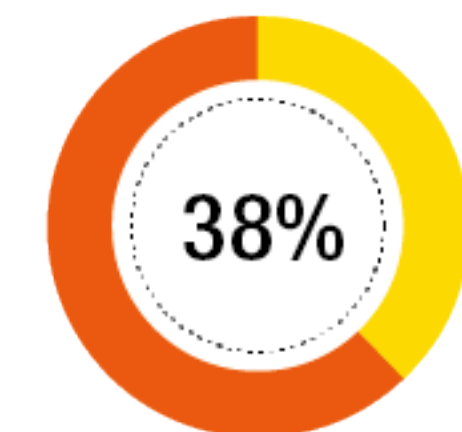

*LIVING WITH FAMILY

*Source: Nielsen Q1 2020 RAM results