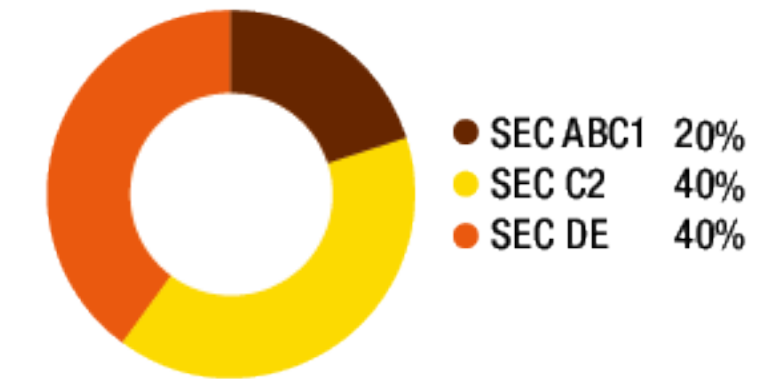

*SOCIO ECONOMIC CLASS