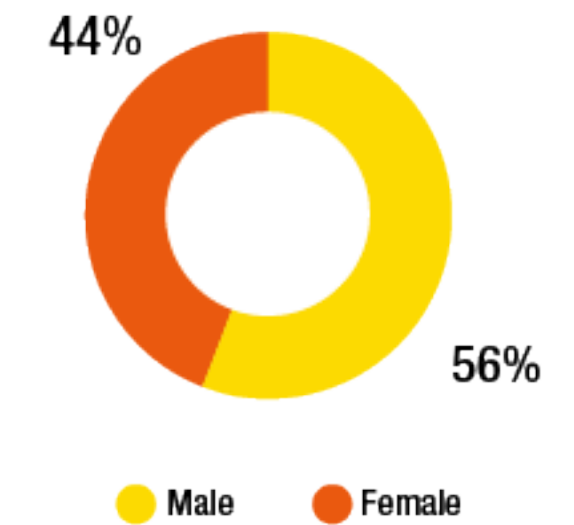

*PLACE OF LISTENING

*SOCIO ECONOMIC CLASS

*LISTENERSHIP BREAKDOWN

*GENDER

*LIVING WITH FAMILY

*Source: Nielsen Q1 2020 RAM results

ON AIR RATE CARD

	05:30 - 10:00 Breakfast	10:01 - 13:00 Midmorning	13:01 - 16:00 Afternoon	16:01 - 21:00 Drive	21:01 - 00:00 Night	00:01 - 05:30 Midnight	06:00-21:00 BMAD	05:30-00:00 ROS
Weekday	450	300	300	450	225	150	325	275
Weekend	150	250	325	325	175	150	225	200