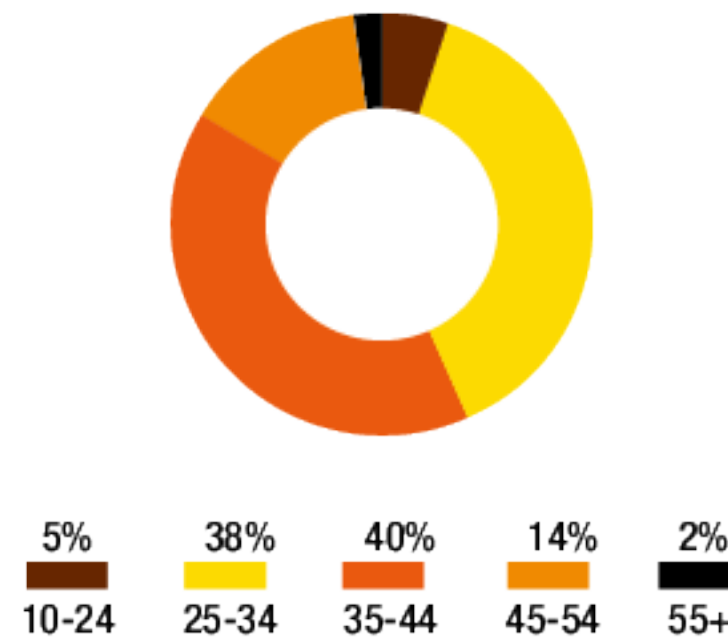

PUYATAN NA (LET'S STAY UP LATE) WITH GEORGIA FRITADA WEEKDAYS, 9PM - 1AM

Need to stay up late to meet that deadline? Or do you just have a lot on your mind and can't catch some z's? Whatever the case, you don't have to do it alone with Tag Puyatan Na. The ever-playful Georgia Fritada will keep you up with her thought-provoking topics, informative interviews with experts, touching stories, and loads of laughter, especially when the rest of the Tag family joins her in the studio.

INSIGHTS

The UAE's #1 Filipino radio station

*WEEKLY REACH
266,000

*WEEKEND REACH
220,000

*EXCLUSIVE AUDIENCE
95,000

*TIME SPENT LISTENING
5 HOURS, 06 MINUTES

*AGE

*HOW LISTENED