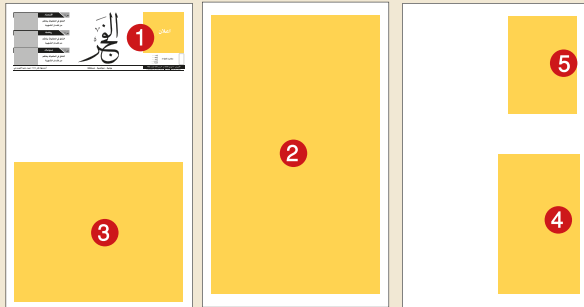

Advertising Rate Card

Page	Clm/Cm
Front Page	120
Back Page	80
Inside Cover	70
Inside Pages	35

Popular sizes	Full page	1/2 page	1/4 page	20x3 page	1/8 page Clm/cm
Front Page - B/W		25000	12500	7200	6660
Front Page - Full Colour		37500	18750	10800	9990
Back Page - B/W	32000	16000	8500	4800	4440
Back Page - Full Colour	56000	24000	12750	7200	6660
Inside Cover - B/W	28000	14000	7000	4200	3500
Inside Cover - Full Colour	36000	18000	9000	5600	5000
Inside - B/W	14800	7400	3700	2100	1943

Al Fajr - Supplements

Page	Clm/Cm
Front Page	120
Back Page	80
Inside Cover	70
Inside Pages	35

Ear Panel

Page	B/W	Colour
Front page	700	1000
Cultural Supplement Front	600	900
Al Fajr Poetry page	700	1000

(Rates in UAE Dirhams)

Specifications

1. Ear panel: 4 x 8.8 cms
2. Full page: 53 x 32 cms
3. Half page: 26 x 32 cms
4. Quarter page: 26 x 16 cms
5. 1/8 page: 18.5 x 13 cms
6. Ear panel (Supplement): 9.8 x 7.8 cms

Column length	53 cm	4 column	16 cm
Column per page	8 col	5 column	20 cm
Column width	3.5 cm	6 column	24 cm
2 column	7.5 cm	7 column	28 cm
3 column	11.5 cm	8 column	32 cm

Terms:

Colour Ads: 50% of 'space value' as extra. Minimum loading Dh. 2000/-

Spot colour: 30% of space value as extra. Minimum loading Dh. 1500/-

20% extra for special positions

Colour acceptable in cover pages only