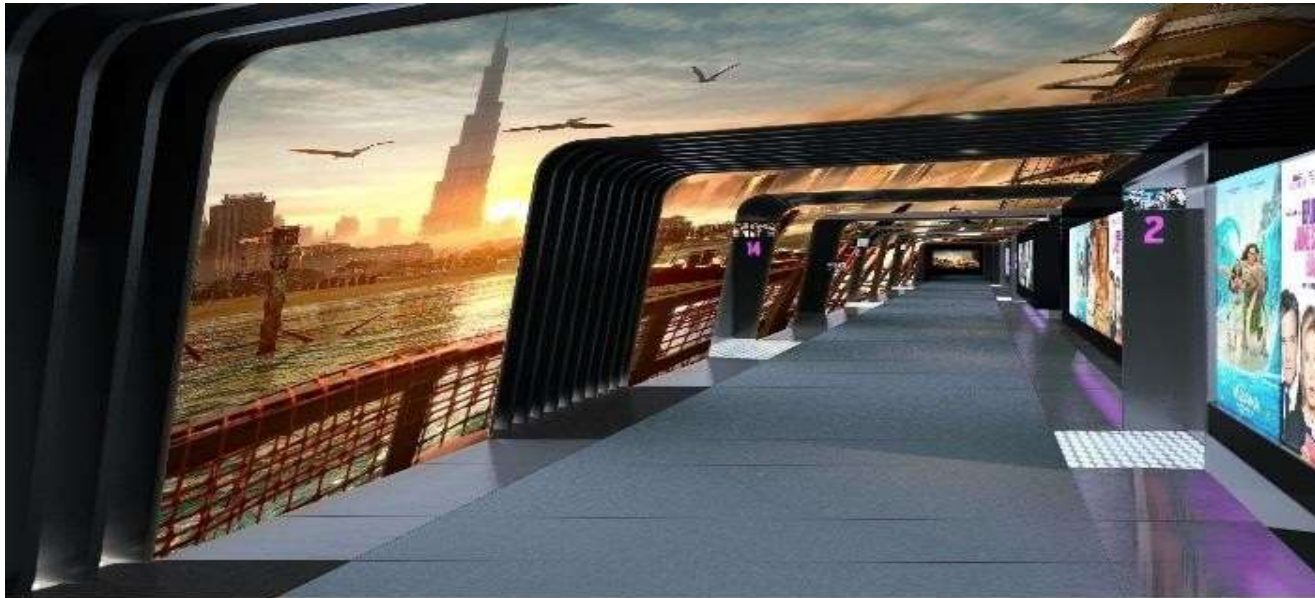

* Statistics are as per actual footfall visitors per attraction & Zone - Source Emaar Malls

Dubai Ice Rink - LED Wall

Dimensions: 64m (W) X 19m (H)

Dubai Ice Rink - LED Wall

Dimensions: 64m (W) X 19m (H)

Dubai Aquarium - OLED Wall

Kidzania - Façade LED

Dimensions: 16m (W) X 2m (H)

Reel Cinemas Dubai Mall - Main Lobby Hero LED Screen

Dimensions: 17m (W) X 5m (H)

Reel Cinemas Dubai Mall - Triangular LED Screen

Reel Cinema The Dubai Mall, Dubai – Proposed Cinema entrance corridor