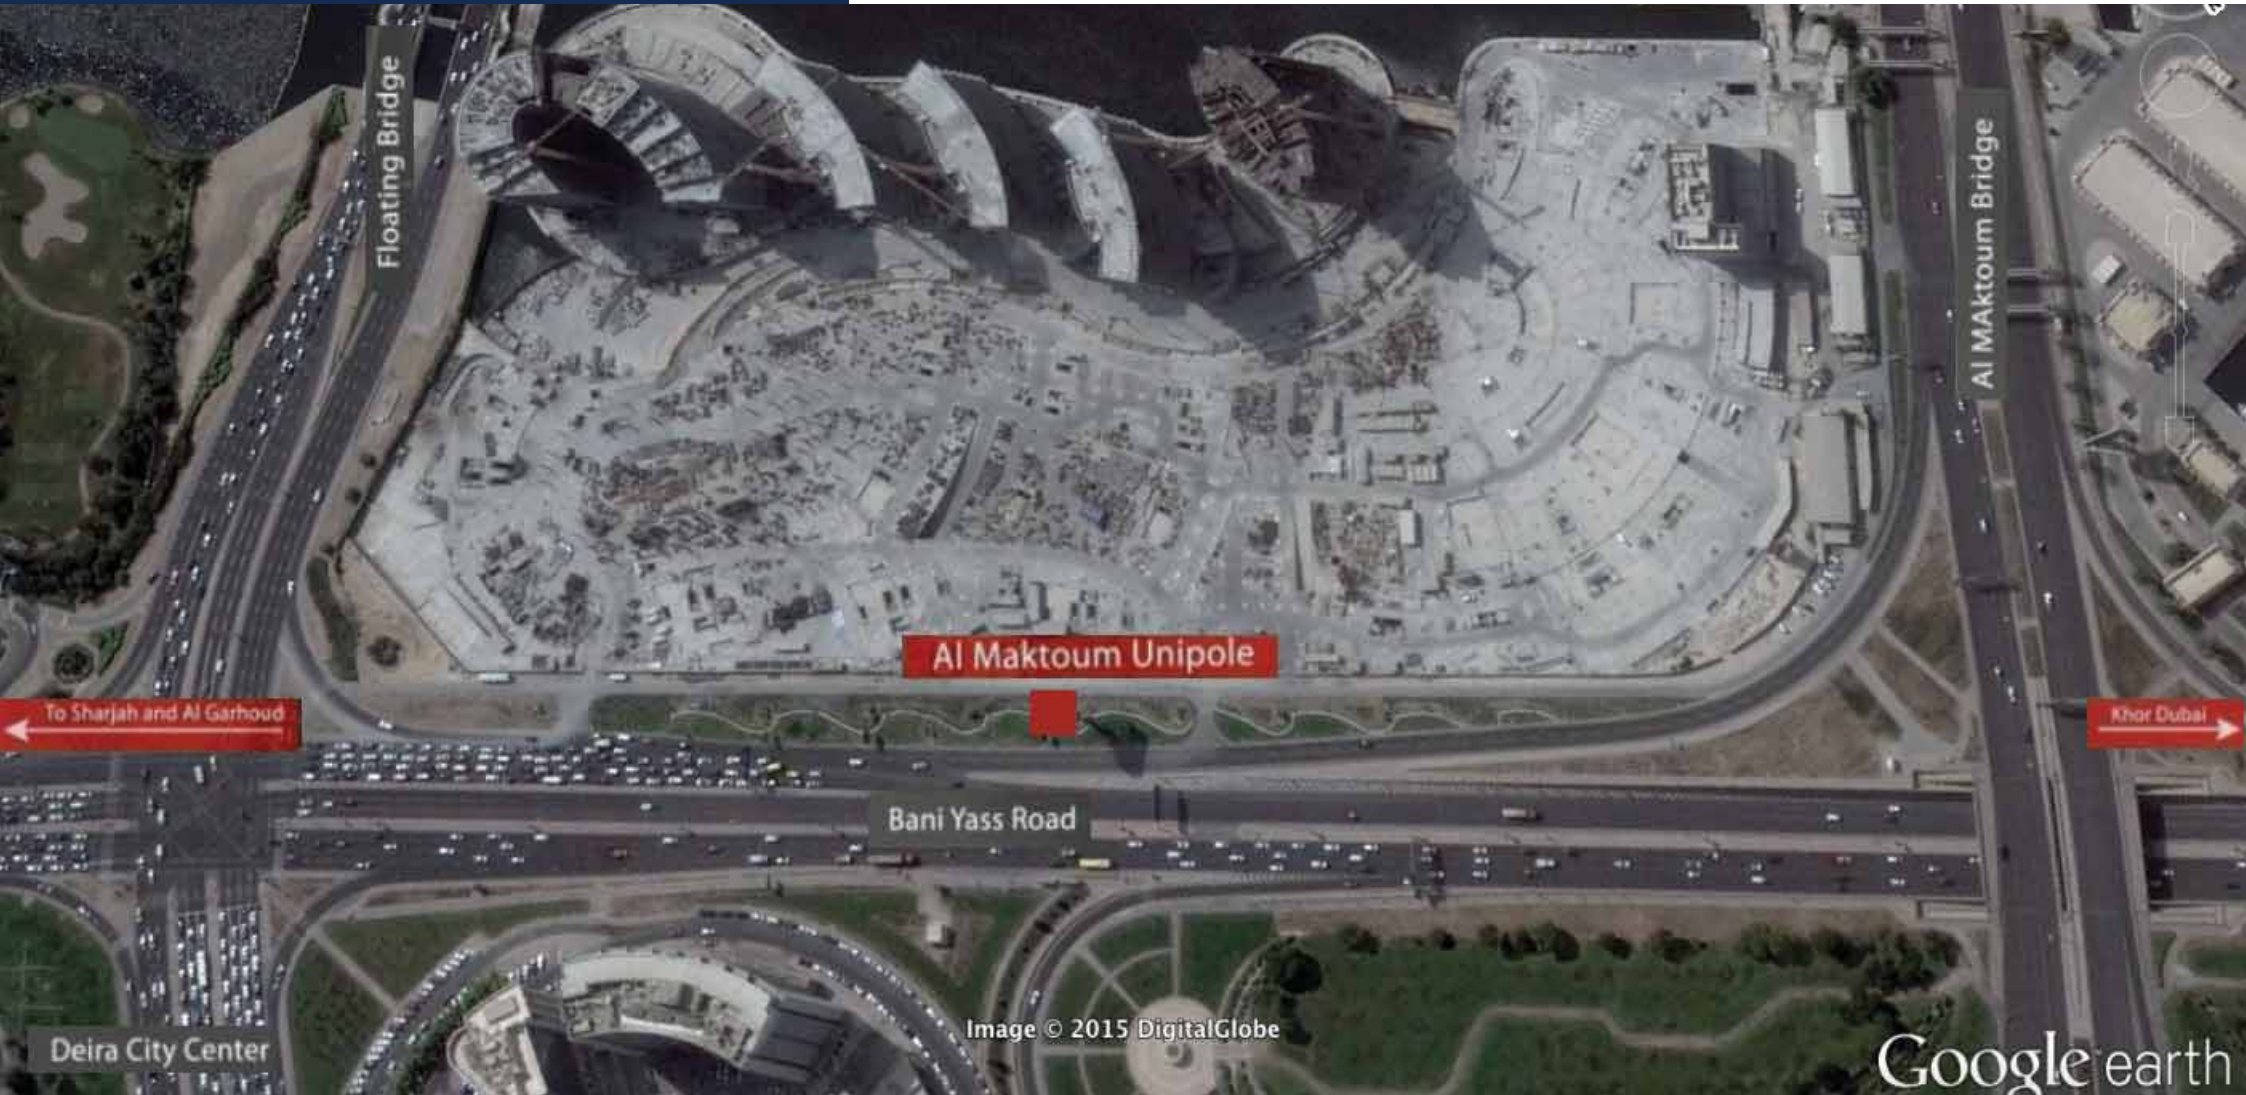

▶ **120** times per hour

▶ **2880** times per day

Unipole - LED location map

Description

- ▶ This location is located in a critical district with high traffic all day. Located on Bani Yass Road opposite to Deira City Centre, also located between Al Maktoum Bridge and Floating Bridges